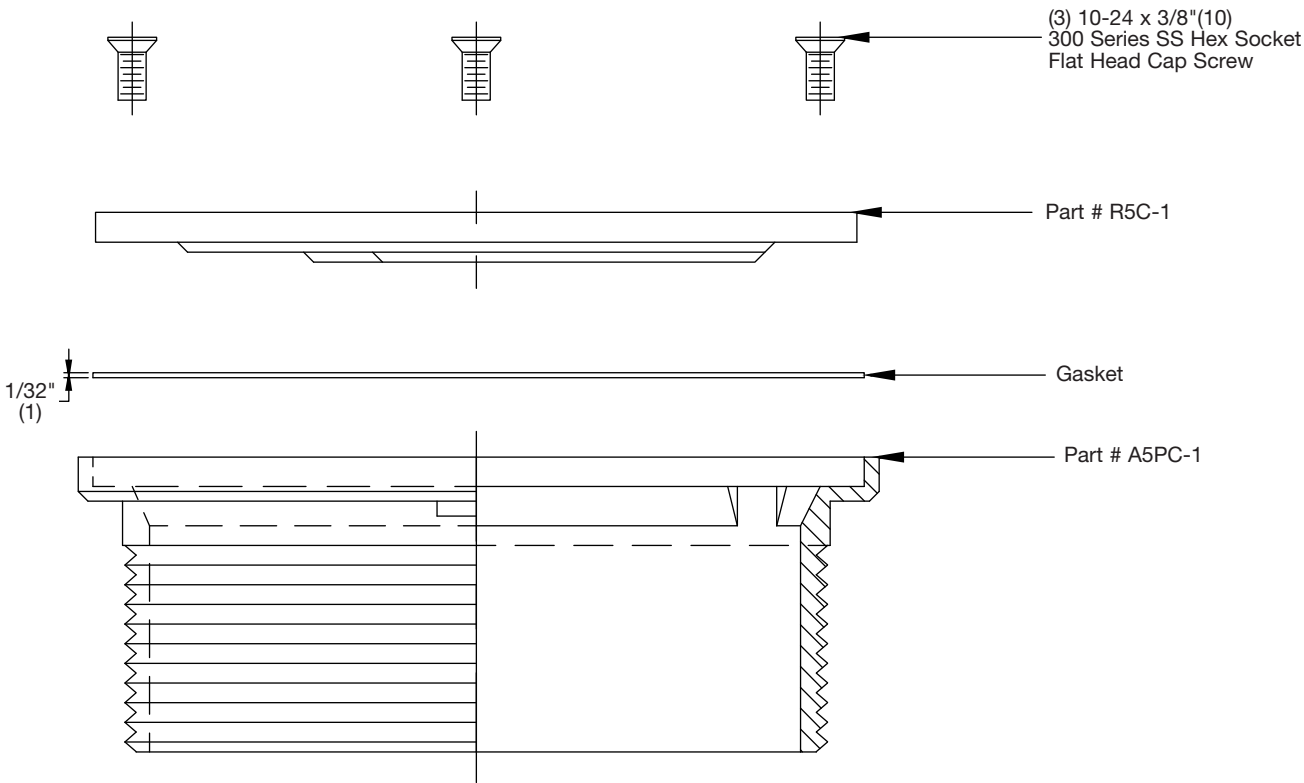

For Commercial Applications

R-1

NB Cleanout Top

Material: Nickel Bronze.

EDP Number
8152721

NOTICE

The information contained herein is not intended to replace the full product installation and safety information available or the experience of a trained product installer. You are required to thoroughly read all installation instructions and product safety information before beginning the installation of this product.